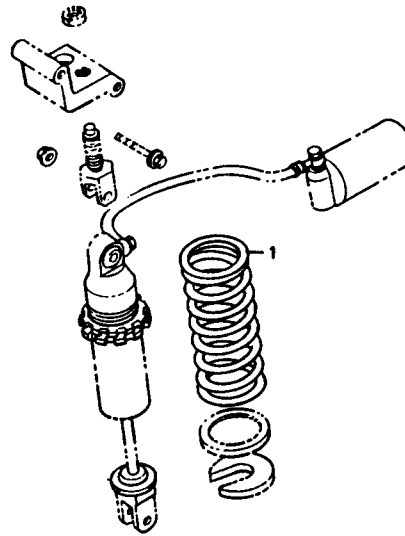

②⑧ OPTIONAL PARTS-FRAME
(REAR CUSHION SPRING)

Ref. No.	Part No.	Description	Reqd. No.	OPT.	Interchangeability		Remarks
					Single	Set	
• 1	52402-NL0-821	SPRING, rear cushion, 16		|			Use these springs together with the following HRC rear cushion Assy.. • 52400-NL0-821 上記HRCのリヤークッションASSY. と共にご使用下さい。
•	52404-NL0-821	SPRING, rear cushion, 18		|