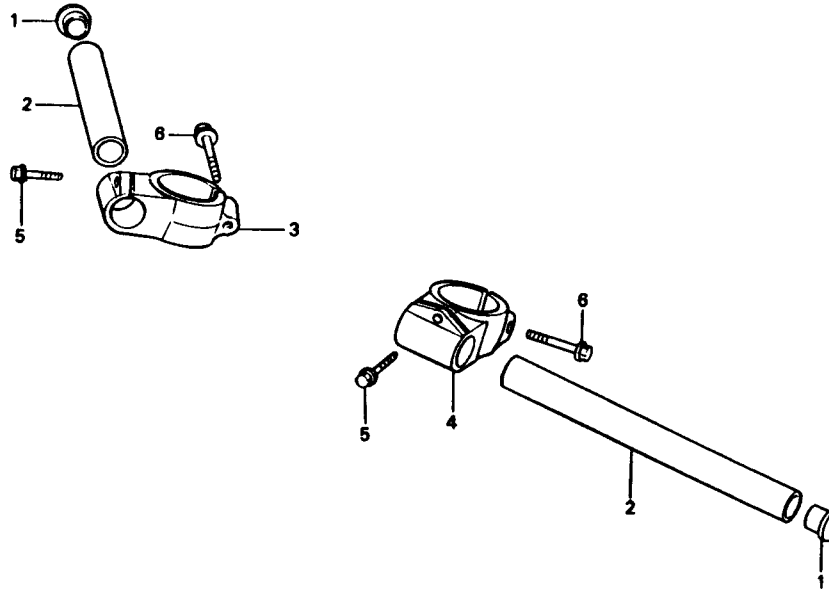

⑰ HANDLE SET (10°)
06532-NL0-810

Ref. No.	Part No.	Description	Reqd. No.	OPT.	Interchangeability		Remarks
					Single	Set	
•	06532-NL0-810	HANDLE SET (10°)	1				
• 1	53105-NF4-770	CAP, handle pipe	2				
• 2	53111-NF4-770	PIPE, handle	2				
• 3	53112-NF1-810	HOLDER, R. handle 10°	1				
• 4	53122-NF1-810	HOLDER, L. handle 10°	1				
5	96001-06020-00	BOLT, flange, SH, 6 x 20	2				
6	96300-08028-08	BOLT, flange, DR, 8 x 28	2