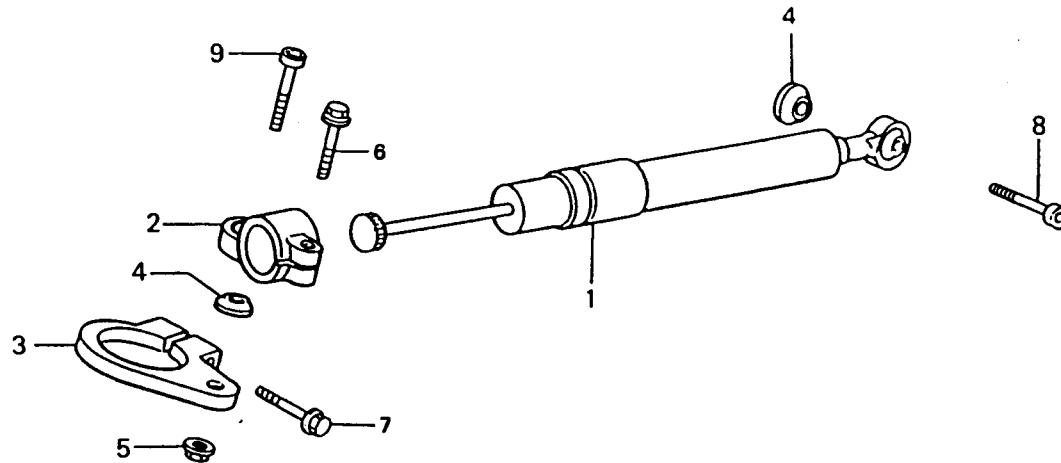

⑱ STEERING DAMPER SET
06537-NL0-010

Ref. No.	Part No.	Description	Reqd. No.	OPT.	Interchangeability		Remarks
					Single	Set	
•	06537-NL0-010	STEERING DAMPER SET	1				
• 1	53700-NL0-003	DAMPER ASSY., steering	1				
• 2	53705-NF5-760	HOLDER ASSY., steering damper	1				
• 3	53710-NL0-010	STAY, steering damper	1				
• 4	53713-NC8-000	SPACER, steering damper	2				
5	90309-428-731	NUT, flange, 8 mm	1				
6	96001-06028-00	BOLT, flange, SH, 6 x 28	1				
7	96001-06032-00	BOLT, flange, SH, 6 x 32	1				
8	96700-08032-10	BOLT, socket, 8 x 32	1				
9	96700-08035-10	BOLT, socket, 8 x 35	1