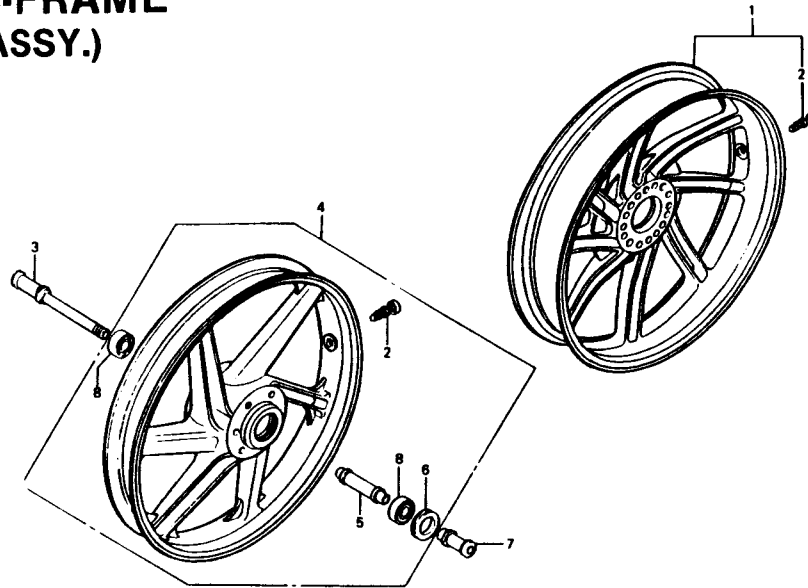

**②6 OPTIONAL PARTS-FRAME
(FRONT/REAR WHEEL ASSY.)**

Ref. No.	Part No.	Description	Reqd. No.	OPT.	Interchangeability		Remarks
					Single	Set	
• 1	42606-NL0-810	WHEEL ASSY., rear, 5.50—18		1	○		
•	42607-NL0-810	WHEEL ASSY., rear, 5.50—17		1	○		
•	42608-NL0-820	WHEEL ASSY., rear, 6.00—17		1	○		
• 2	42704-NL0-810	VALVE WHEEL, AL-D		2	○		
• 3	44301-NL0-810	AXLE, front wheel		1			
• 4	44600-NL0-810	WHEEL ASSY., front, 3.00—17		1			
•	44601-NL0-810	WHEEL ASSY., front, 3.25—17		1			
•	44602-NL0-810	WHEEL ASSY., front, 3.50—17		1			
•	44606-NL0-820	WHEEL ASSY., front, 3.75—17		1			
• 5	44620-NC8-000	COLLAR, front wheel distance		(1)			
• 6	44622-NL0-810	RETAINER, front wheel		(1)			
• 7	90305-NL0-810	NUT, front axle		1			
• 8	91056-NC8-000	BEARING, ball, radial, 6022UU		(2)