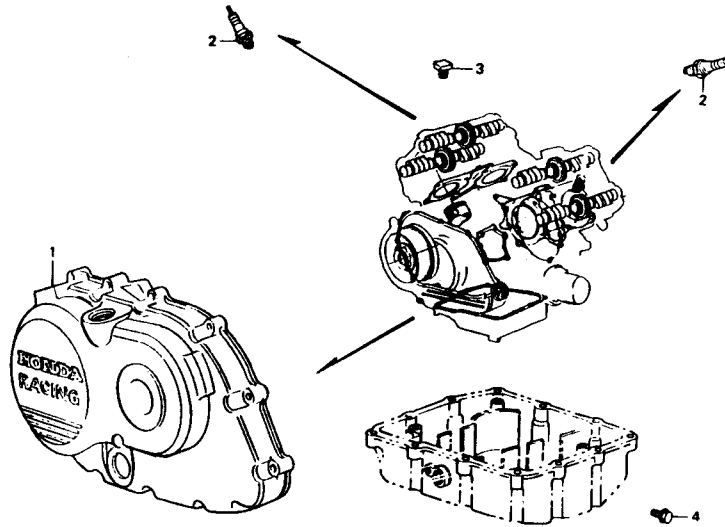

22 OPTIONAL PARTS-ENGINE
(R. COVER COMP.)
(SPARK PLUG, ETC)

Ref. No.	Part No.	Description	Reqd. No.	OPT.	Interchangeability		Remarks
					Single	Set	
• 1	11330-NL0-810	COVER COMP., R.		1	○		
• 2	31910-NF2-005	PLUG, spark, R017-10		4	○		
•	31911-NF2-005	PLUG, spark, R017-11		4	○		
•	31912-NF2-005	PLUG, spark, R017-12		4	○		
• 3	90001-NH8-000	PLUG, taper		1	○		
• 4	90081-NC2-000	BOLT, drain, 12 mm		1	○