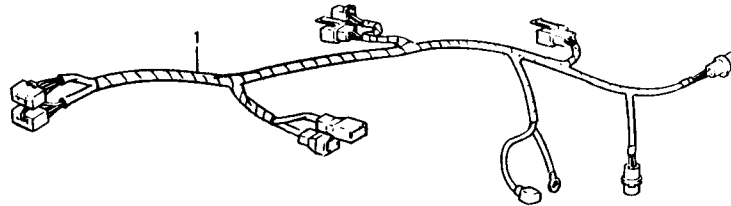

**②9 OPTIONAL PARTS-FRAME
(WIRE HARNESS)**

Ref. No.	Part No.	Description	Reqd. No.	OPT.	Interchangeability		Remarks
					Single	Set	
• 1	32100-NL0-810	HARNESS, wire		1			For ENDURANCE