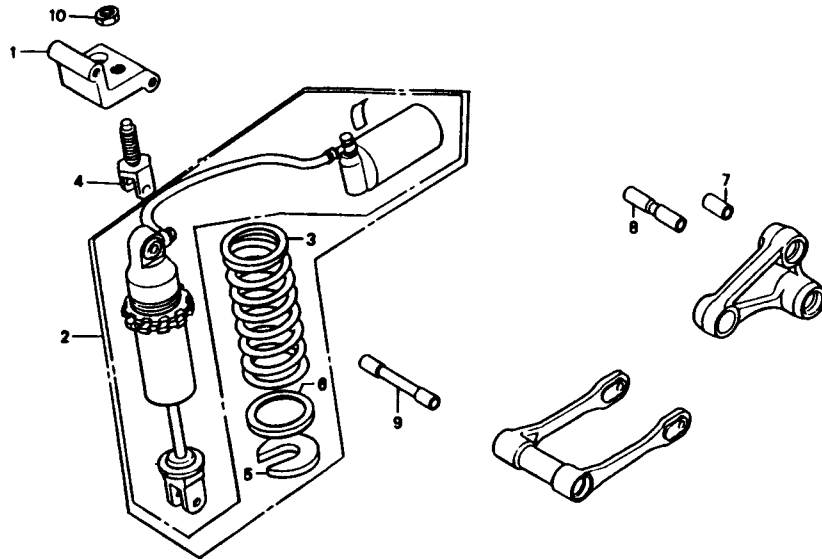

15 REAR CUSHION SET
06524-NL0-820

Ref. No.	Part No.	Description	Reqd. No.	OPT.	Interchangeability		Remarks
					Single	Set	
•	06524-NL0-820	REAR CUSHION SET	1				
• 1	50231-NL0-000	BASE, rear cushion mount	1				
• 2	52400-NL0-821	CUSHION ASSY., rear	1				
• 3	52401-MR7-003	SPRING, rear cushion	(1)				
• 4	52415-NL0-000	BOLT, rear cushion adjust	1				
• 5	52424-MA0-003	STOPPER, spring seat	(1)				
• 6	52459-964-003	SEAT, spring	(1)				
• 7	52462-NL0-000	COLLAR, cushion arm	1				
• 8	52463-NL0-000	COLLAR, cushion arm	1				
• 9	52472-NL0-000	COLLAR, con-rod pivot	1				
• 10	94031-18000	NUT, hex., 18 mm	1