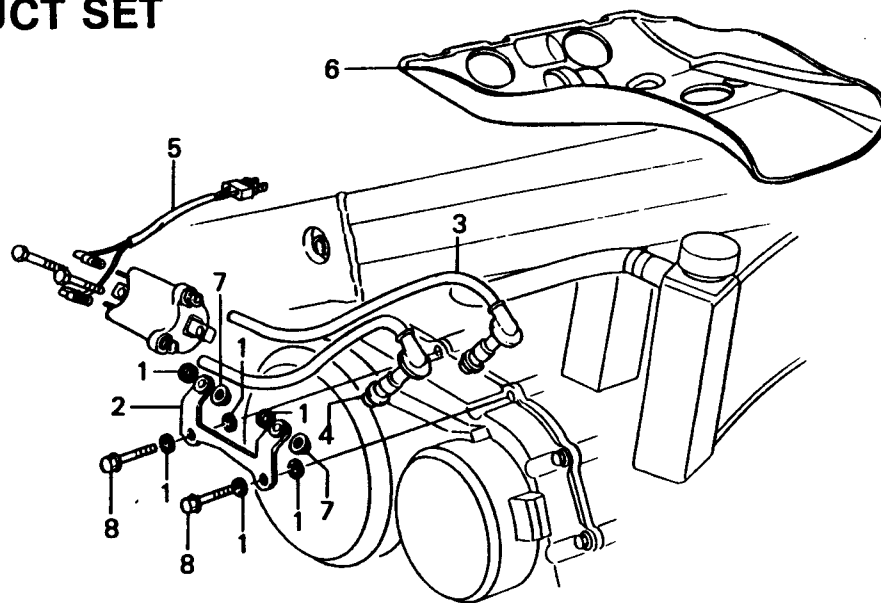

⑭ CARBURETOR DUCT SET
06508-NL0-010

Ref. No.	Part No.	Description	Reqd. No.	OPT.	Interchangeability		Remarks
					Single	Set	
•	06508-NL0-010	CARBURETOR DUCT SET	1				
• 1	18293-MN5-650	PACKING, protector	6				
• 2	30511-NL0-010	STAY, front ignition coil	1				
• 3	30752-NL0-000	CAP ASSY., high tension 2	1				
• 4	30754-NL0-000	CAP ASSY., high tension 4	1				
• 5	32101-NL0-000	SUB HARNESS, ignition	1				
• 6	50805-NL0-000	DUCT, carburetor	1				
• 7	94050-06080	NUT, flange, 6 mm	2				
• 8	96001-06032-07	BOLT, flange, SH. 6 x 32	2