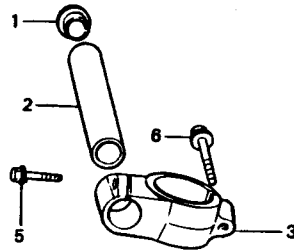

⑩ HANDLE SET (15°)
06531-NL0-000

Ref. No.	Part No.	Description	Reqd. No.	OPT.	Interchangeability		Remarks
					Single	Set	
•	06531-NL0-000	HANDLE SET (15°)	1				
• 1	53105-NF4-770	CAP, handle pipe	2				
• 2	53111-NF4-770	PIPE, handle	2				
• 3	53113-NF1-810	HOLDER, R. handle, 15°	1				
• 4	53123-NF1-810	HOLDER, L. handle 15°	1				
• 5	96001-06020-00	BOLT, flange, SH. 6 x 20	2				
• 6	96300-08028-08	BOLT, flange, DR. 8 x 28	2