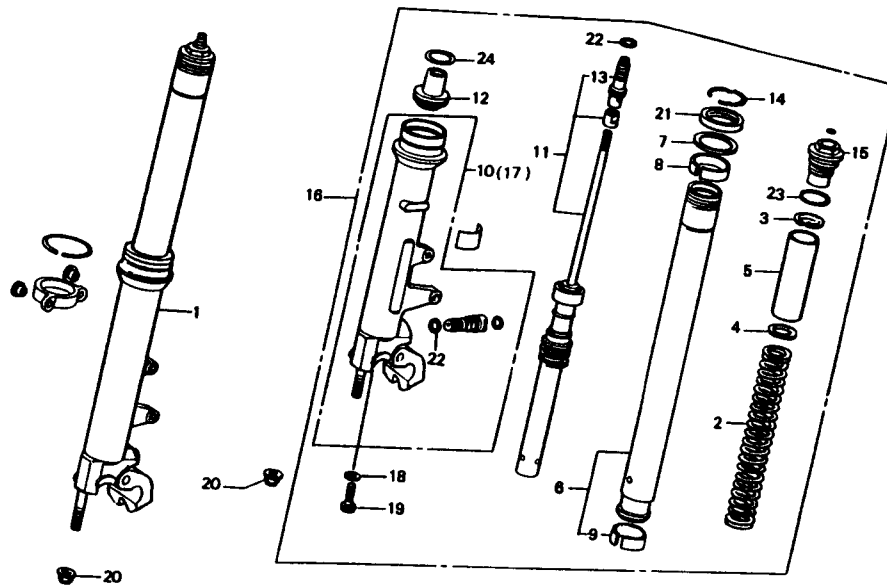

②1 R/L FRONT FORK ASSY.

51400-NL0-821

51500-NL0-821

Ref. No.	Part No.	Description	Reqd. No.	OPT.	Interchangeability		Remarks
					Single	Set	
21	91255-KA4-831	OIL-SEAL, 43 x 54 x 11.5	(2)				
22	91311-MR7-003	O-RING, 13.8 x 2.4	(4)				
23	91356-KA4-711	O-RING, 35.2 x 2.4	(2)				
24	91358-MA6-003	O-RING, 39.5 x 2.0	(2)