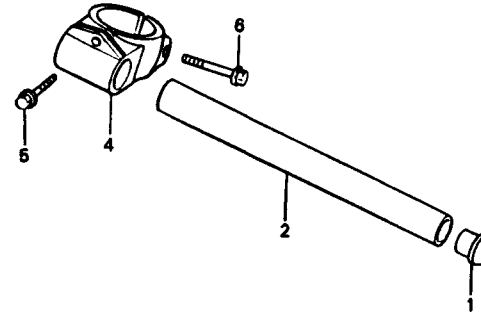

⑩ HANDLE SET (15°)
06531-NL0-000

Ref. No.	Part No.	Description	Reqd. No.	OPT.	Interchangeability		Remarks
					Single	Set	
•	06531-NL0-000	HANDLE SET (15°)	1				
• 1	53105-NF4-770	CAP, handle pipe	2				
• 2	53111-NF4-770	PIPE, handle	2				
• 3	53113-NF1-810	HOLDER, R. handle, 15°	1				
• 4	53123-NF1-810	HOLDER, L. handle 15°	1				
• 5	96001-06020-00	BOLT, flange, SH. 6 x 20	2				
• 6	96300-08028-08	BOLT, flange, DR. 8 x 28	2